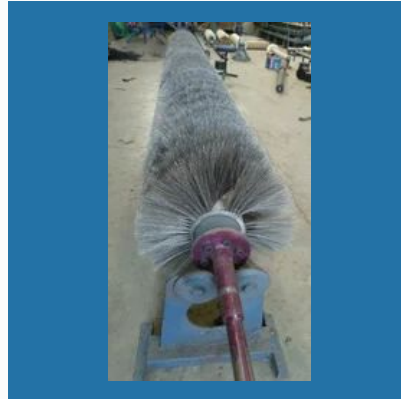

Industrial Roller Brush